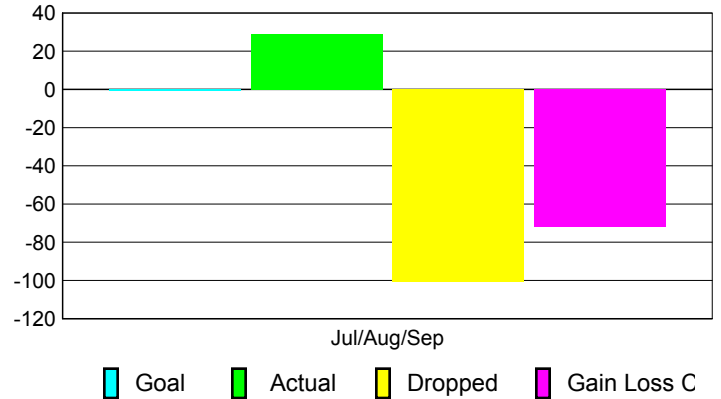

Membership Results 2010-2011

Goal, New, Dropped, Gain/Loss