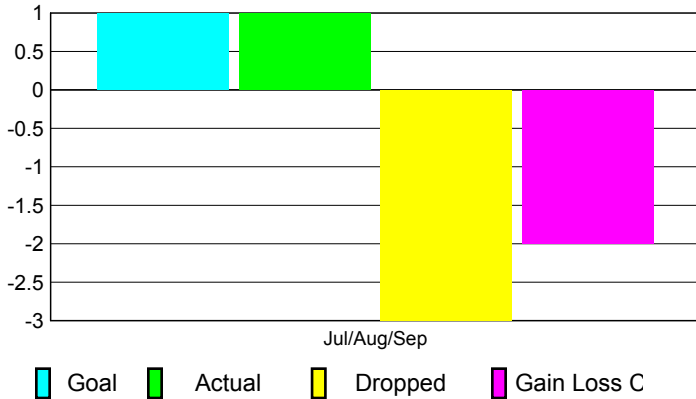

2010-2011 GMT Reports for District (or Undistricted) **District 118 R**

GMT: **HOWARD PATRICK LEE**

Location: **TURKEY**

GMT CA: **4**

CLUBS

Club Results
2010-2011

Clubs
2009-2010

Month	New Club Goal	Actual New Clubs	Actual Dropped Clubs	Gain/Loss of Clubs	Gain/Loss of Clubs
Jul/Aug/Sep	1	1	-3	-2	0
Totals	1	1	-3	-2	0

Club Results 2010-2011

Goal, New, Dropped, Gain/Loss

Comparison of Club Gain/Loss

Current Year Compared to the Previous Year

YTD Status Quo Clubs 2010-2011

Status Quo Clubs Compared to Status Quo Members

MEMBERSHIP