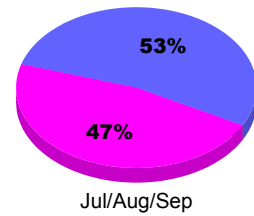

Membership Results
2010-2011

Membership
2009-2010

Month	Net Memb Goal	Actual New Memb	Actual Dropped Memb	Gain/Loss of Memb	Gain/Loss of Memb
Jul/Aug/Sep	-1	29	-101	-72	-56
Totals	-1	29	-101	-72	-56

Membership Results 2010-2011

Goal, New, Dropped, Gain/Loss

Comparison of Membership Gain/Loss

Current Year Compared to the Previous Year

Gender Comparison 2010-2011

Male Female